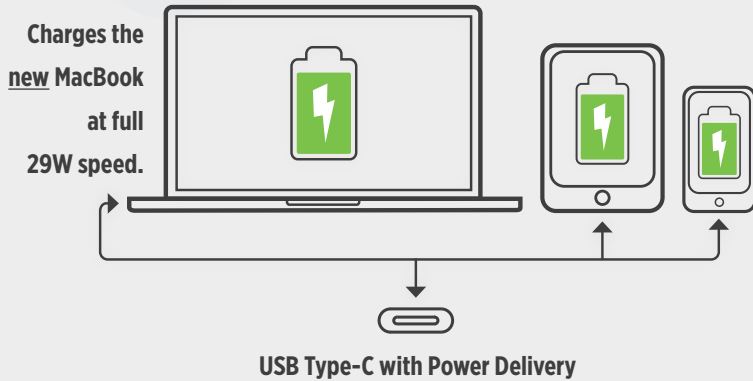

Power Delivery

The fastest charge possible

What does PD mean?

PD stands for Power Delivery. PD is a new charging technology that allows you to charge your mobile device in a much shorter time than regular charging. Most of recent mobile phones like iPhone (8 and higher) and Samsung galaxy are compatible with PD charging. Unlike regular USB charging, PD charging is also suitable to charge larger devices like Macbook computer or Nintendo switch. For charging via PD you will need a type C to type C cable or a type C to Apple Lightning cable that is PD enabled. With PD charging you can charge your mobile device up to 50% in 30 minutes or add 20% in just 10 minutes.