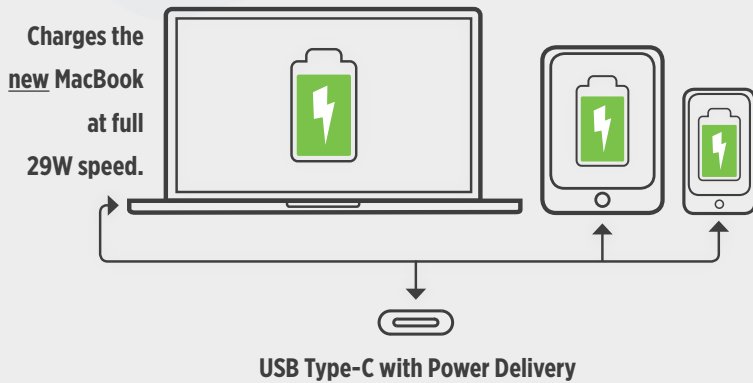

Power Delivery

The fastest charge possible

What does PD mean?

PD stands for Power Delivery. PD is a new charging technology that allows you to charge your mobile device in a much shorter time than regular charging. Most of recent mobile phones like iPhone (8 and higher) and Samsung galaxy are compatible with PD charging. Unlike regular USB charging, PD charging is also suitable to charge larger devices like Macbook computer or Nintendo switch. For charging via PD you will need a type C to type C cable or a type C to Apple Lightning cable that is PD enabled. With PD charging you can charge your mobile device up to 50% in 30 minutes or add 20% in just 10 minutes.